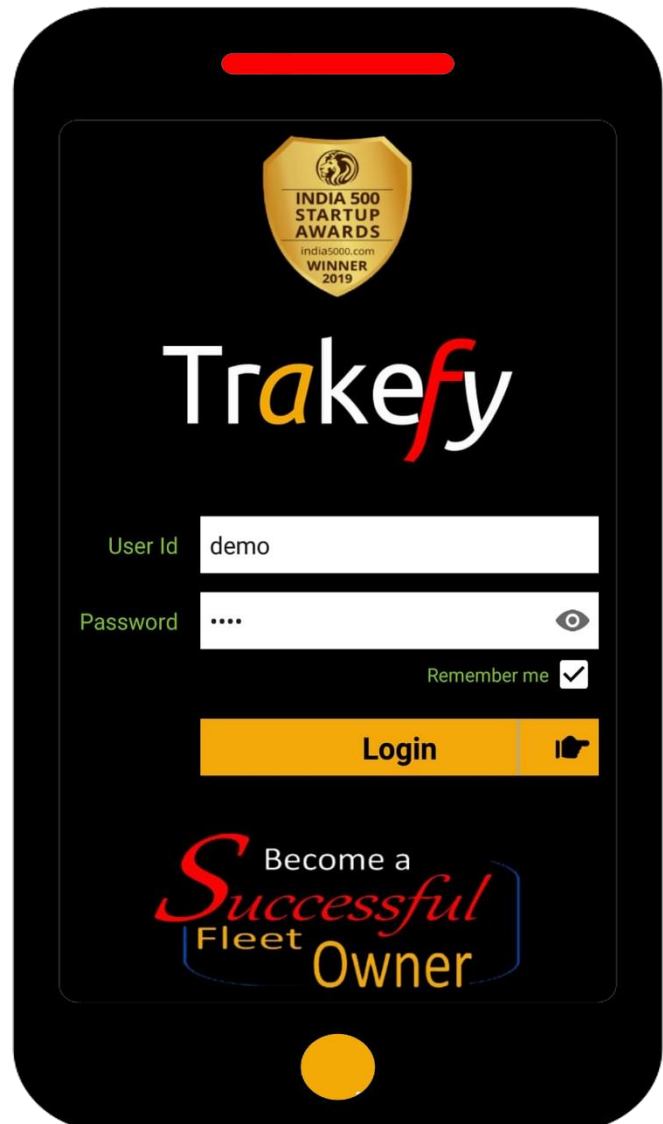

Our security gadgets are made up of Industrial “A” grade components available in any international market and have obtained world class certifications. All our gadgets go through a rigorous testing procedure before they come to your security. Rychle is your one stop gateway for the entire GPS security needs. We are a total-solutions provider, with ventures in the vehicle and asset tracking. Our focus is to help our clients build stronger businesses and relationships with their customers. At Rychle, we aim at maximizing our client’s return on investment.

Rychle's Network

India - States

Easy to Use

Whether you have 1 or 10000 vehicles, Rychle provide everything you need to manage your fleet such as cars, Trucks, vans, semis, trailers or and heavy vehicles

User-friendly Web Interface

Our product is our strength. Daily we are trying to make our software powerful, which helps you to achieve your business growth.

Welcome Page

Login Page

Dashboard List View

List View – you can know your vehicle status very easily with full details – for example Vehicle location, running status, Licence validity

Main Menu icon

If you want to know which of the your vehicles are running just click on this place

If you want to know which of the your vehicles are stopped just click on this place

If you want to know which of the your vehicles are ideal/ignition on just click on this