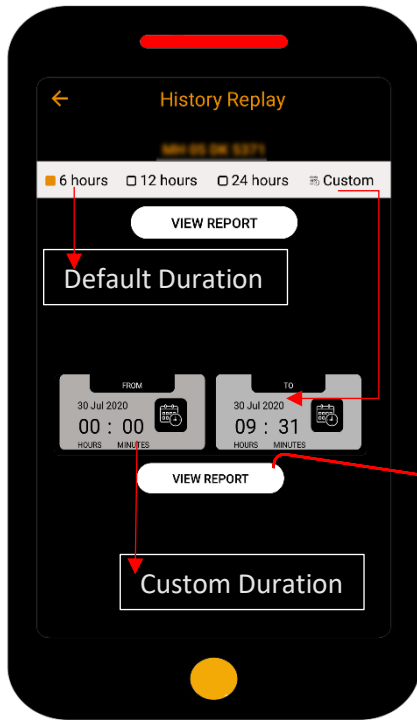

Over Speed – With the help of this icon you can set your vehicle's speed limit

Parking – With the help of this icon you can set the parking alert of your vehicle, if any how your vehicle change the parking location set by you it's notify you.

Vehicle Setting – With the help of this icon you can change your vehicle number and vehicle icon

Map

Live Track

History Replay

Vehicle's Speed

To Change Map mode

Play Back speed changer

Play back start point

Play back Route

Play back end point

Play back, Play/Stop Button

Play back, progress bar

Distance Report

Select date, duration

Click on view report

Trip Report

Report duration Calendar

Selected date

Trip end time

Trip end location

Play back speed controller

Map mode

Trip start time

Trip start location