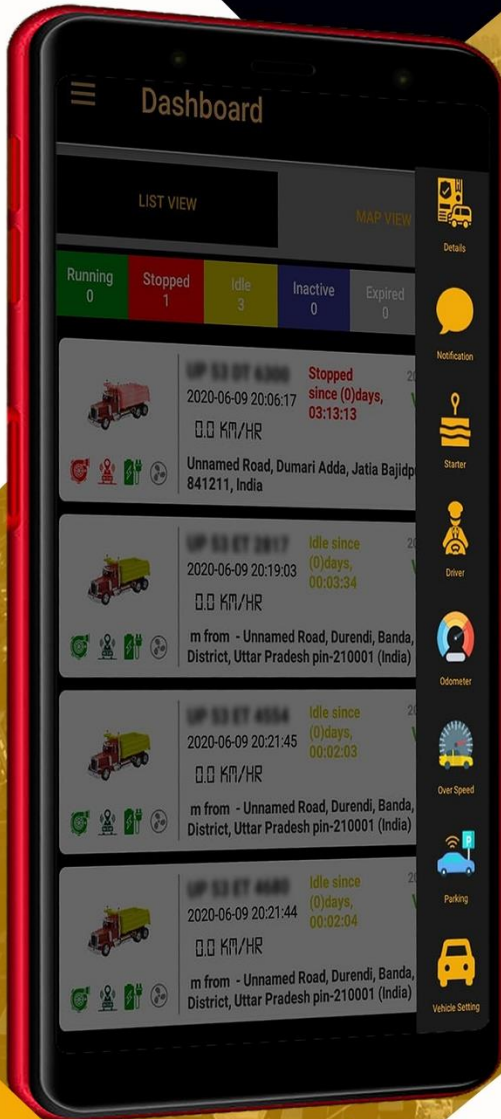

Become a successful Fleet Owner

Track your Vehicle
Online
Without any barrier

GPS
Tracking
Solution

Trakefy

One Click ignition block

You can block your vehicle's ignition just a click

Parking mode

You can set your vehicle's parking location. if your vehicle move out from parking location app notify you

It's show your vehicle's daily running distance

It's show your vehicle's status duration

It's your vehicle's location with full address

Dashboard Map View

Application Details menu

Map – Just Click on this icon you can track your vehicle on map

Live Track – Just Click on this icon you can track your vehicle live with smooth movement on map

History Relay – Just Click on this icon and know movement history of your vehicle

Distance – Just Click on this icon and know movement distance of your vehicle

Trip Report – Just Click on this icon and know trip of your vehicle (Ignition on location to ignition off location)

Stoppage – Just Click on this icon and know all stoppage location with stoppage duration of your vehicle