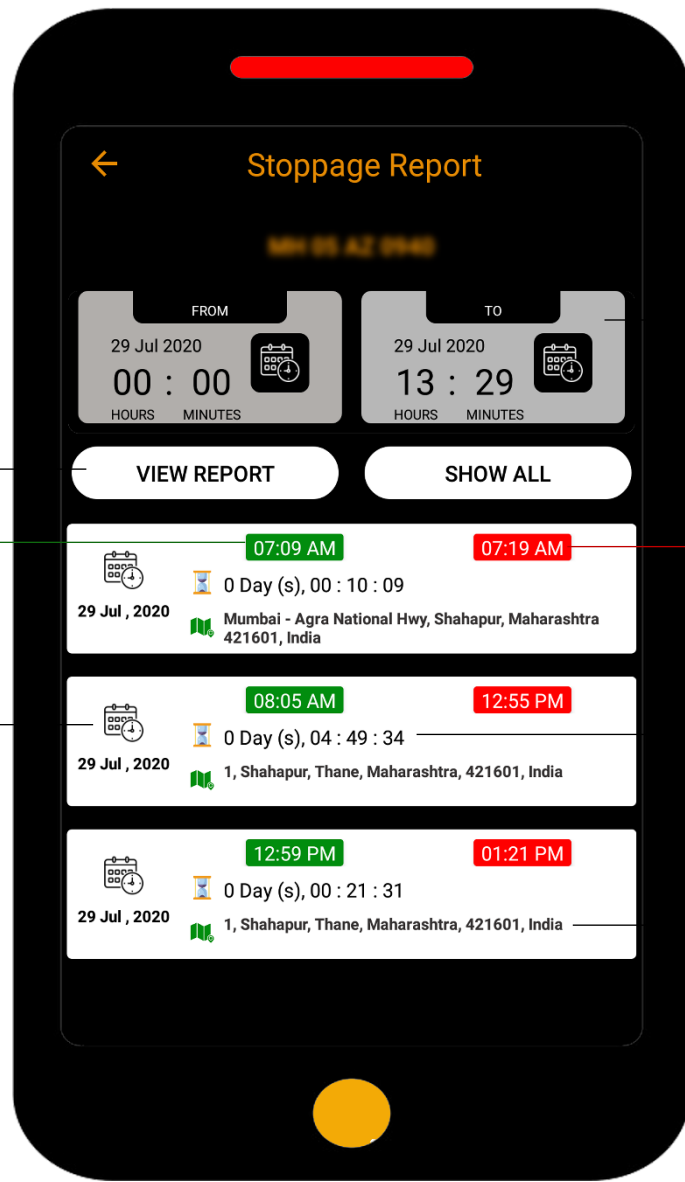

Trip Report – Just Click on this icon and know trip of your vehicle (Ignition on location to ignition off location)

Stoppage – Just Click on this icon and know all stoppage location with stoppage duration of your vehicle

Stoppage duration

Calendar

Report generator

Stop Start Time

Stop end time

Stoppage report date

Stoppage duration

Stoppage location

Location share on google map

Back button

Map Mode

Stoppage location on map

Stoppage end time

Stoppage start time

Stoppage duration

Calendar

Stoppage address

Dormant/Ignition Report

- Default duration
- Report generator
- Dormant start time
- Dormant duration
- Dormant end time
- Dormant location

Back button

Vehicle's location share on google map