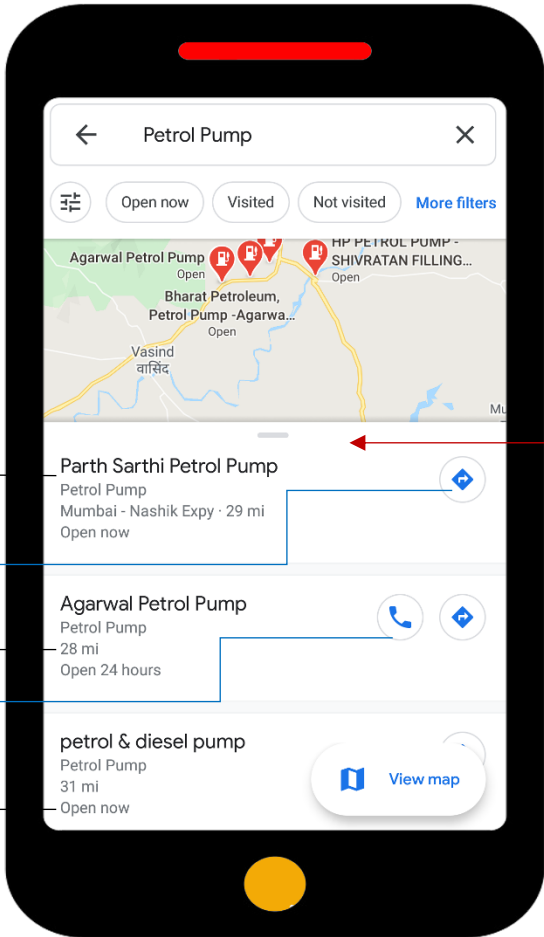

Stoppage address

Dormant/Ignition Report

- Default duration
- Report generator
- Dormant start time
- Dormant duration
- Dormant end time
- Dormant location

Back button

Vehicle's location share on google map

Vehicle's location share on google map

Vehicle's location map

Dormant start time

Dormant end time

Dormant location

Near by

If you want to know any nearby important amenities like ATM, Restaurants, Service point and Patrol

Click on any amenities, after that click on.
OK

Company Name

Direction button

Location distance

Contact number

Open/Close status

Notification

Vehicle Details