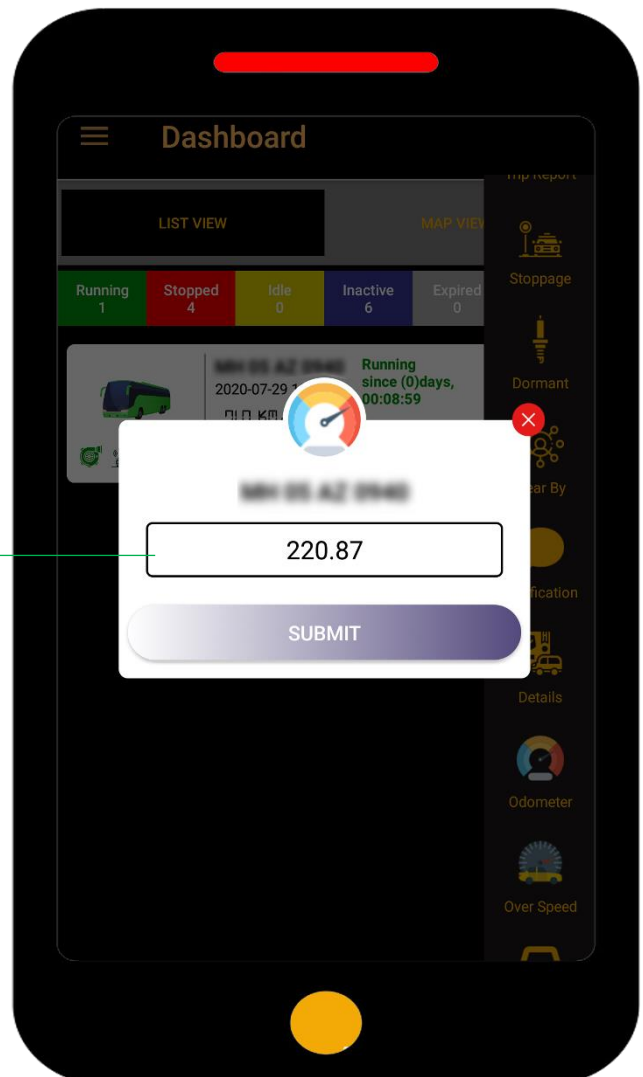

Stoppage address

Dormant/Ignition Report

- Default duration
- Report generator
- Dormant start time
- Dormant duration
- Dormant end time
- Dormant location

Back button

Vehicle's location share on google map

Vehicle's location share on google map

Vehicle's location map

Dormant start time

Dormant end time

Dormant location

Near by

If you want to know any nearby important amenities like ATM, Restaurants, Service point and Patrol

Click on any amenities, after that click on.
OK

Company Name

Direction button

Location distance

Contact number

Open/Close status

Notification

Vehicle Details

You can save your vehicle relate all documents Certificate of registration , Vehicle Insurance, Pollution Certificate (PUC), Permit Certificate, Vehicle Fitness

Odometer

It's show your vehicle's odometer reading, also you can reset any time.