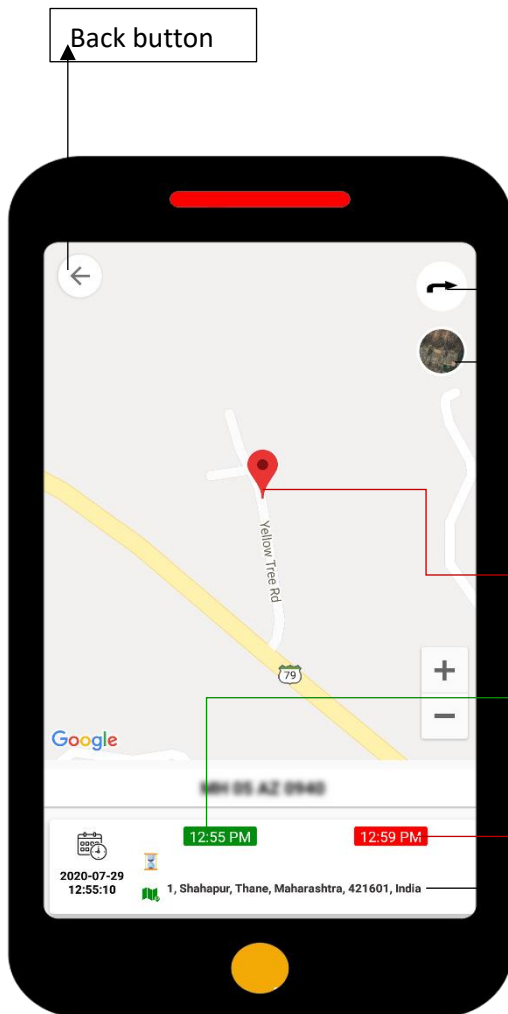

Stoppage duration

Calendar

Report generator

Stop Start Time

Stop end time

Stoppage report date

Stoppage duration

Stoppage location

Location share on google map

Back button

Map Mode

Stoppage location on map

Stoppage end time

Stoppage start time

Stoppage duration

Calendar

Stoppage address

Dormant/Ignition Report

- Default duration
- Report generator
- Dormant start time
- Dormant duration
- Dormant end time
- Dormant location

Back button

Vehicle's location share on google map

Vehicle's location share on google map

Vehicle's location map

Dormant start time

Dormant end time

Dormant location

Near by

If you want to know any nearby important amenities like ATM, Restaurants, Service point and Patrol