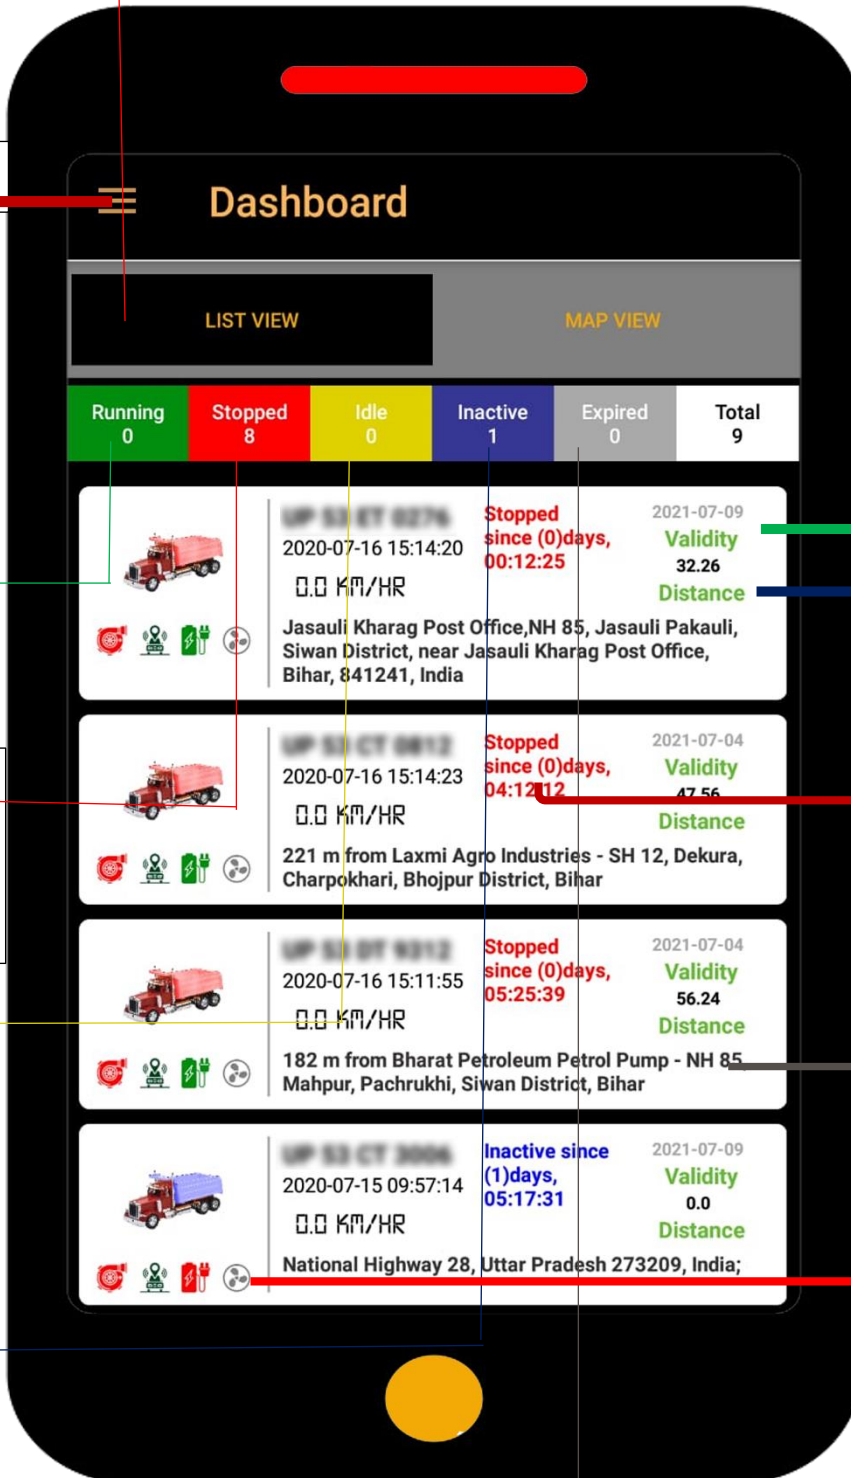

Rychle's Network

India - States

Easy to Use

Whether you have 1 or 10000 vehicles, Rychle provide everything you need to manage your fleet such as cars, Trucks, vans, semis, trailers or and heavy vehicles

User-friendly Web Interface

Our product is our strength. Daily we are trying to make our software powerful, which helps you to achieve your business growth.

Welcome Page

Login Page

Dashboard List View

List View – you can know your vehicle status very easily with full details – for example Vehicle location, running status, Licence validity

Main Menu icon

If you want to know which of the your vehicles are running just click on this place

If you want to know which of the your vehicles are stopped just click on this place

If you want to know which of the your vehicles are ideal/ignition on just click on this

It's show your vehicle's daily running distance

It's show your vehicle's status duration

It's your vehicle's location with full address

Dashboard Map View

Application Details menu

Map – Just Click on this icon you can track your vehicle on map