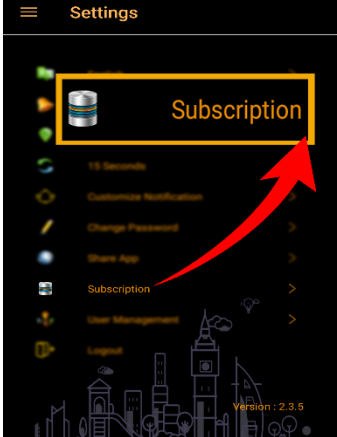

Last recharge amount

Vehicle No

Plan Name

Recharge Duration

Payment gateway

you are free to select your recharge duration and payment gate according your convenient
Pay by – UPI, Debit Card, Credit card, Net banking, EMI, or wallet