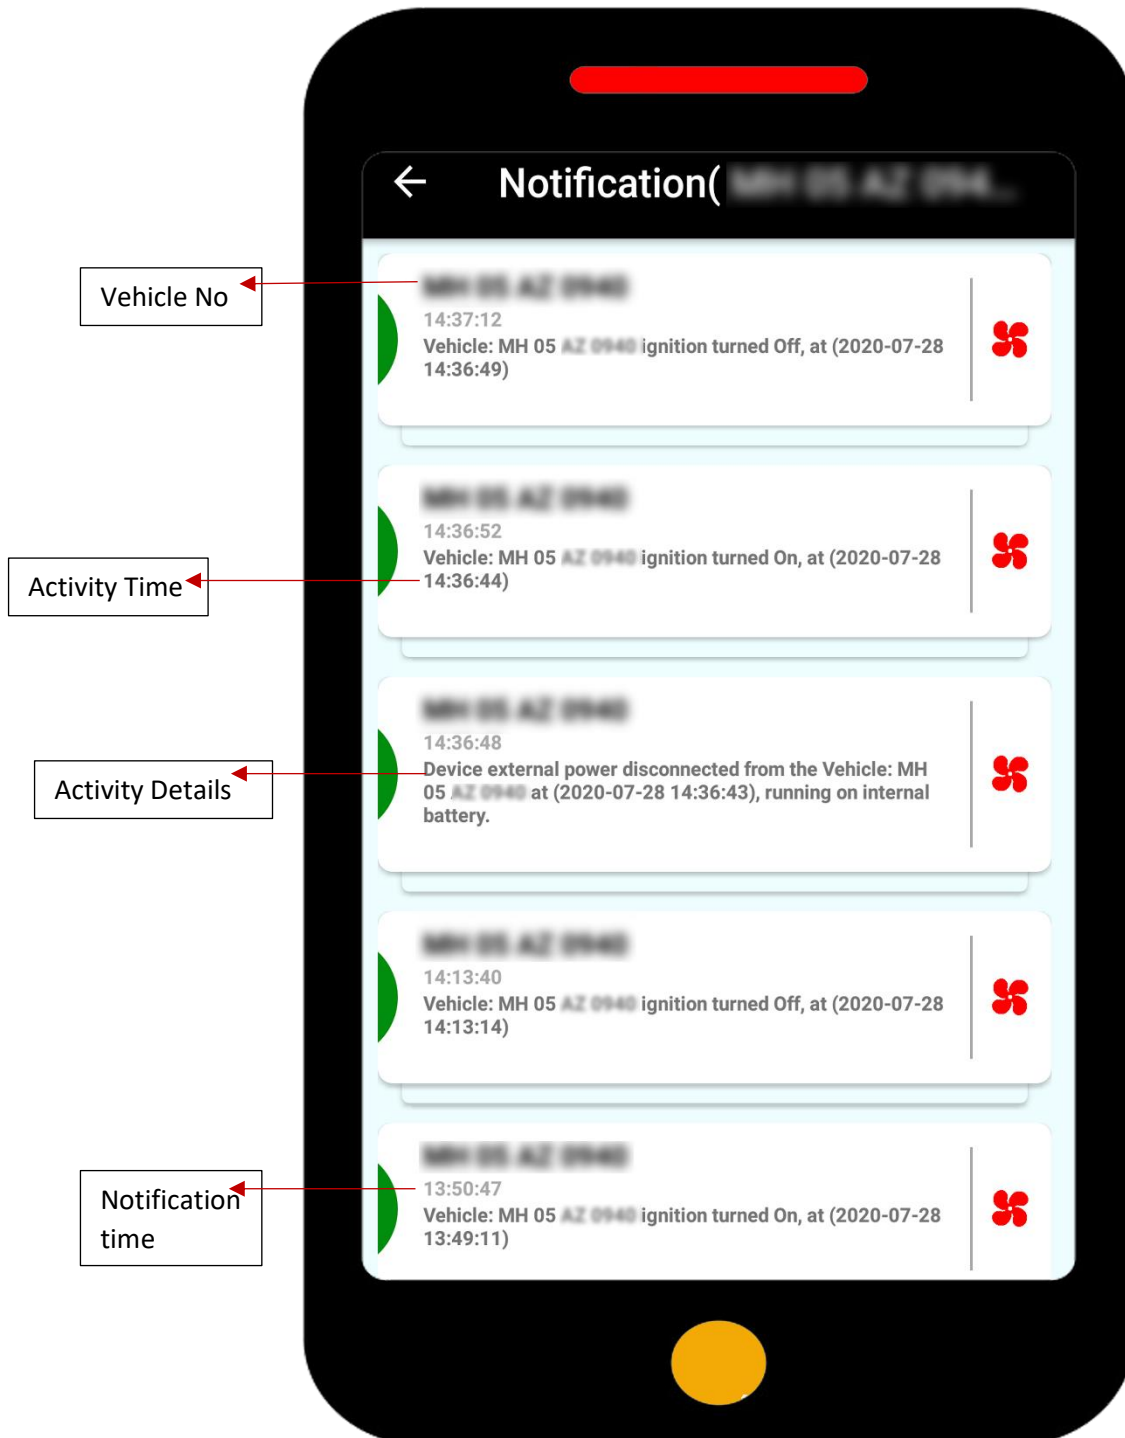

Vehicle's location share on google map

Vehicle's location map

Dormant start time

Dormant end time

Dormant location

Near by

If you want to know any nearby important amenities like ATM, Restaurants, Service point and Patrol

Click on any amenities, after that click on.
OK

Company Name

Direction button

Location distance

Contact number

Open/Close status

Notification

Vehicle Details

You can save your vehicle relate all documents Certificate of registration , Vehicle Insurance, Pollution Certificate (PUC), Permit Certificate, Vehicle Fitness

Odometer

It's show your vehicle's odometer reading, also you can reset any time.

(Reading started from the day of installation)

Vehicle Details

You can set speed limit of your vehicle, if your vehicle cross speed limit it will notify you

Starter

You can block your vehicle's engine by **Trakefy** Mobile application