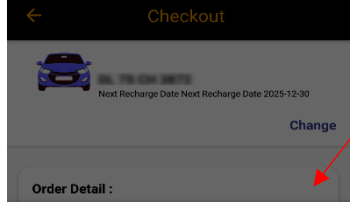

Last recharge amount

Vehicle No

Plan Name

Recharge Duration

Payment gateway

you are free to select your recharge duration and payment gate according your convenient
Pay by – UPI, Debit Card, Credit card, Net banking, EMI, or wallet

Vehicle not visible when subscription will expire

Just Click on pay button to recharge

User Management

In user management you can create a sub user account, with validity

Sub user's login Id

Sub user's password