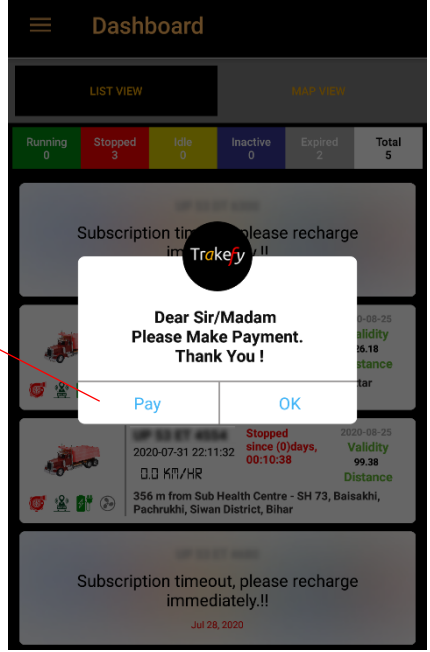

Vehicle not visible when subscription will expire

Just Click on pay button to recharge