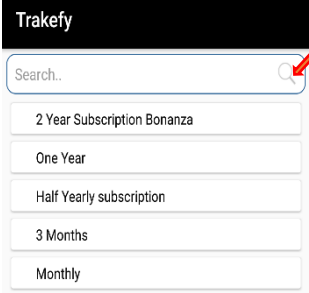

Last recharge amount

Vehicle No

Plan Name

Recharge Duration

Payment gateway

you are free to select your recharge duration and payment gate according your convenient
Pay by – UPI, Debit Card, Credit card, Net banking, EMI, or wallet