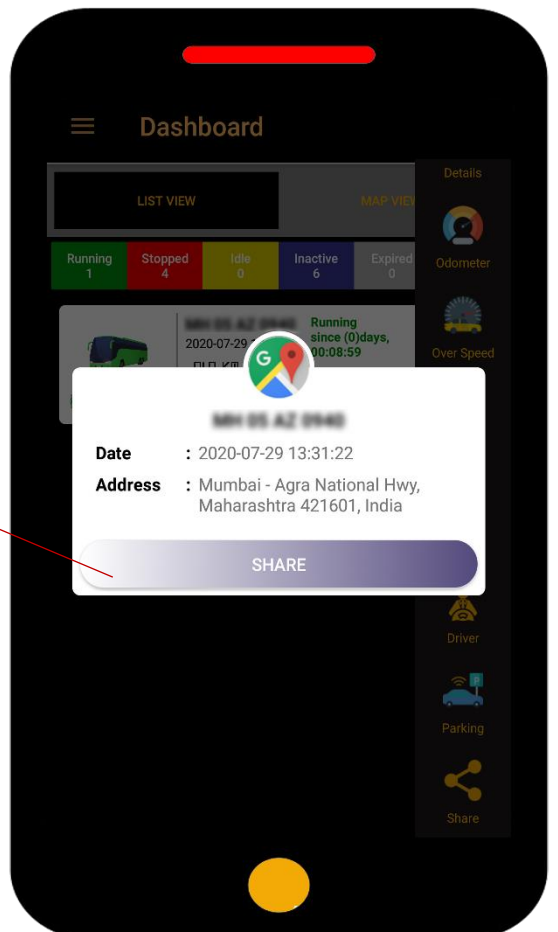

(Reading started from the day of installation)

Vehicle Details

You can set speed limit of your vehicle, if your vehicle cross speed limit it will notify you

Starter

You can block your vehicle's engine by **Trakefy** Mobile application

Click, If you want to ON your vehicle's ignition

Click, If you want to ON your vehicle's ignition

Click, If you want to cancel your plan

Parking

You can set parking location of your vehicle when the vehicle moved from parking location it will send a notification

Click, If you want to ON Parking

Click, If you want to OFF Parking

Click, If you want to cancel you plan

Share - Location

You can share your vehicle's live location with help of this feature

Main Menu

If you want to purchase a new device, visit our shop portal