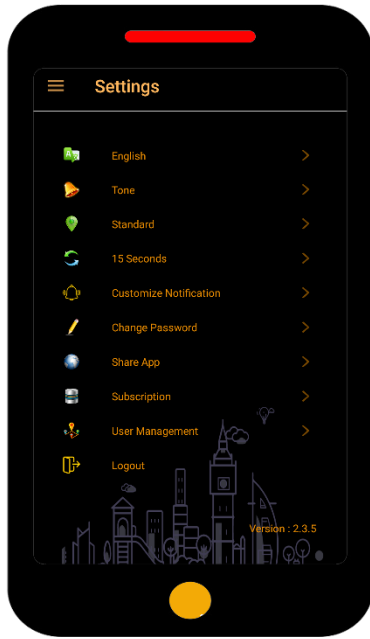

User Management

In user management you can create a sub user account, with validity

Sub user's login Id

Sub user's password