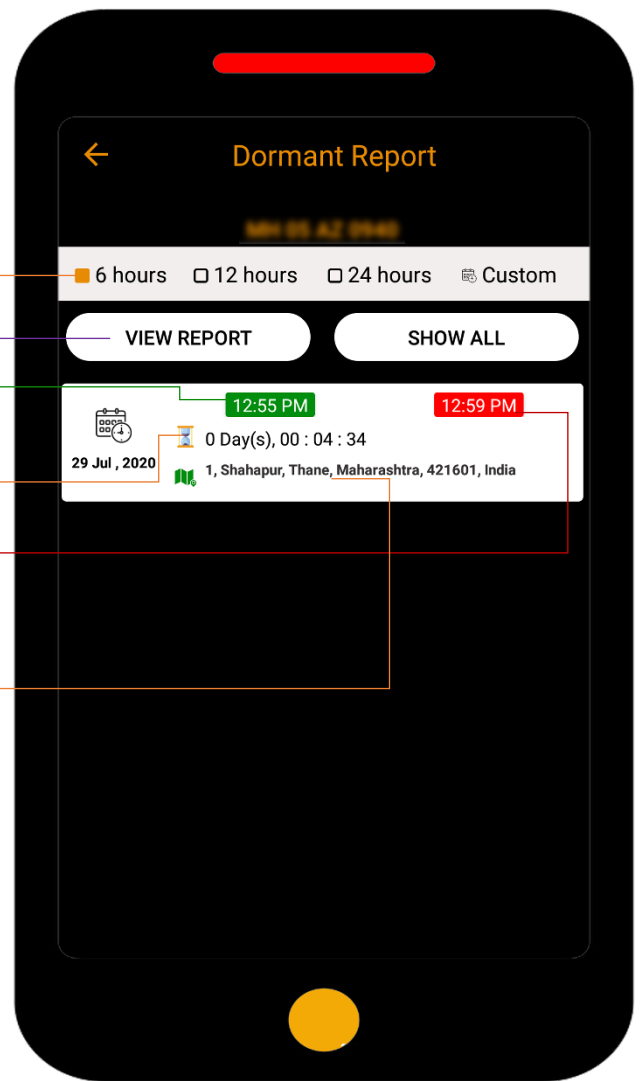

Stoppage duration

Calendar

Report generator

Stop Start Time

Stop end time

Stoppage report date

Stoppage duration

Stoppage location

Location share on google map

Back button

Map Mode

Stoppage location on map

Stoppage end time

Stoppage start time

Stoppage duration

Calendar

Stoppage address

Dormant/Ignition Report

- Default duration
- Report generator
- Dormant start time
- Dormant duration
- Dormant end time
- Dormant location

Back button

Vehicle's location share on google map