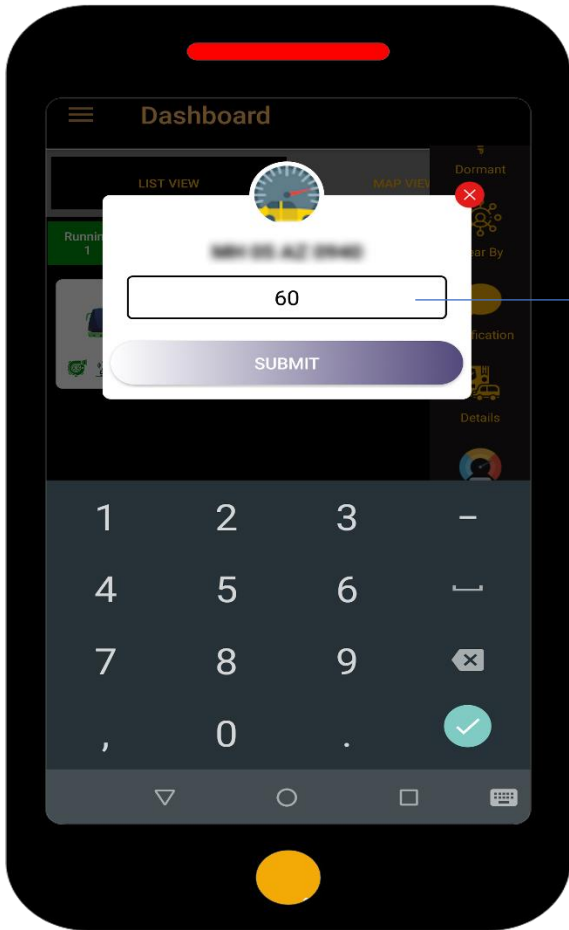

Click on any amenities, after that click on.
OK

Company Name

Direction button

Location distance

Contact number

Open/Close status

Notification

Vehicle Details

You can save your vehicle relate all documents Certificate of registration , Vehicle Insurance, Pollution Certificate (PUC), Permit Certificate, Vehicle Fitness

Odometer

It's show your vehicle's odometer reading, also you can reset any time.

(Reading started from the day of installation)

Vehicle Details

You can set speed limit of your vehicle, if your vehicle cross speed limit it will notify you

Starter

You can block your vehicle's engine by **Trakefy** Mobile application