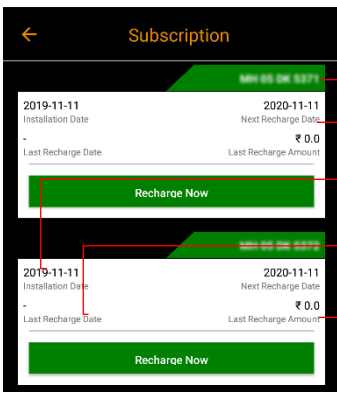

Call 9554665555

Whatspp 9554665555

Service booking calendar

Setting

Vehicle No

Next recharge date

GPS installtion date

Last recharge date