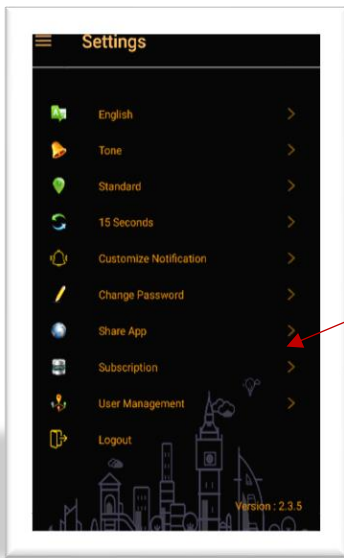

Click, If you want to ON Parking

Click, If you want to OFF Parking

Click, If you want to cancel you plan

Share - Location

You can share your vehicle's live location with help of this feature

Main Menu

If you want to purchase a new device, visit our shop portal