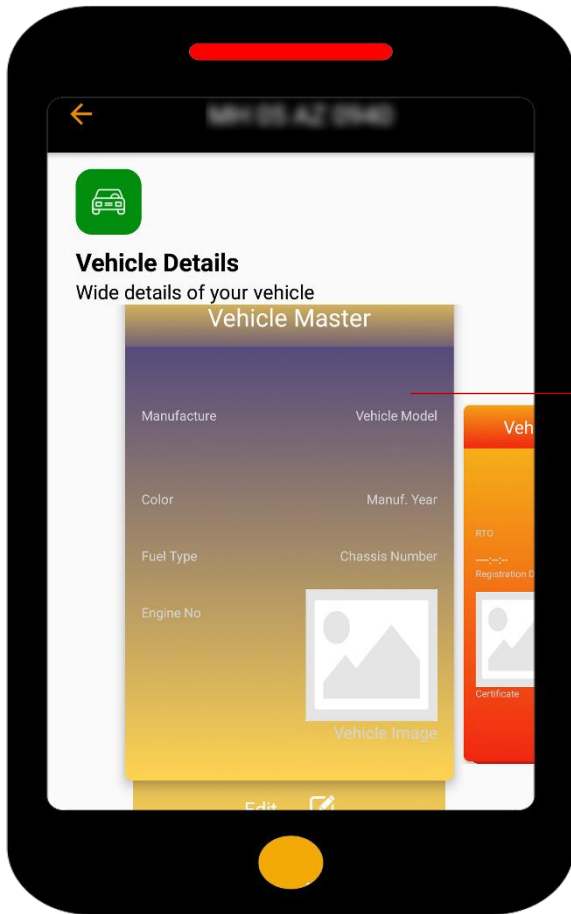

Vehicle's location share on google map

Vehicle's location map

Dormant start time

Dormant end time

Dormant location

Near by

If you want to know any nearby important amenities like ATM, Restaurants, Service point and Patrol

Click on any amenities, after that click on.
OK

Company Name

Direction button

Location distance

Contact number

Open/Close status

Notification

Vehicle Details

You can save your vehicle relate all documents Certificate of registration , Vehicle Insurance, Pollution Certificate (PUC), Permit Certificate, Vehicle Fitness

Odometer

It's show your vehicle's odometer reading, also you can reset any time.

(Reading started from the day of installation)

Vehicle Details

You can set speed limit of your vehicle, if your vehicle cross speed limit it will notify you

Starter

You can block your vehicle's engine by **Trakefy** Mobile application