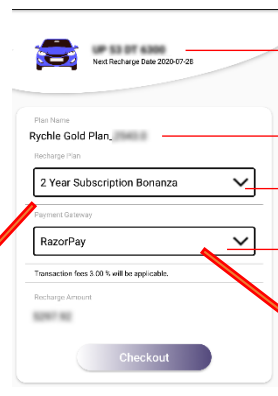

Click, If you want to ON Parking

Click, If you want to OFF Parking

Click, If you want to cancel you plan

Share - Location

You can share your vehicle's live location with help of this feature

Main Menu

If you want to purchase a new device, visit our shop portal

Call 9554665555

Whatspp 9554665555

Service booking calendar

Setting

Vehicle No

Next recharge date

GPS installtion date

Last recharge date

Last recharge amount

Vehicle No

Plan Name

Recharge Duration

Payment gateway

you are free to select your recharge duration and payment gate according your convenient
Pay by – UPI, Debit Card, Credit card, Net banking, EMI, or wallet