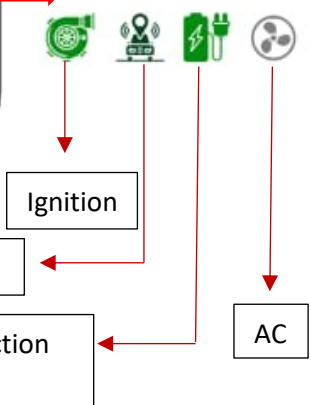

Main Menu icon

If you want to know which of the your vehicles are running just click on this place

If you want to know which of the your vehicles are stopped just click on this place

If you want to know which of the your vehicles are ideal/ignition on just click on this

If you want to know which of the your vehicles are inactive/ Device not sending data just click on this

If you want to know which of the your vehicle's Licence expired just click on this place

It's show your vehicle subscription validity

It's show your vehicle's daily running distance

It's show your vehicle's status duration

It's your vehicle's location with full address

Dashboard Map View

Application Details menu

Map – Just Click on this icon you can track your vehicle on map