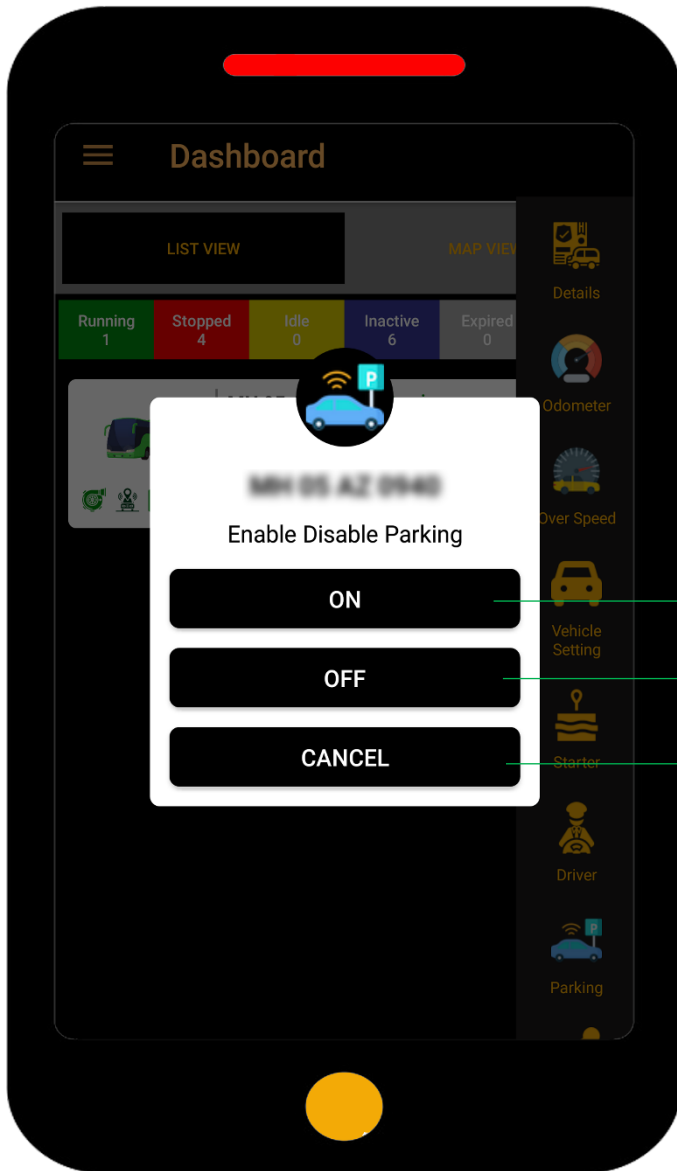

Click on any amenities, after that click on.
OK

Company Name

Direction button

Location distance

Contact number

Open/Close status

Notification

Vehicle Details

(Reading started from the day of installation)

Vehicle Details

You can set speed limit of your vehicle, if your vehicle cross speed limit it will notify you

Starter

You can block your vehicle's engine by **Trakefy** Mobile application

Click, If you want to ON your vehicle's ignition

Click, If you want to ON your vehicle's ignition

Click, If you want to cancel your plan

Parking

You can set parking location of your vehicle when the vehicle moved from parking location it will send a notification

Click, If you want to ON Parking

Click, If you want to OFF Parking

Click, If you want to cancel you plan

Share - Location

You can share your vehicle's live location with help of this feature

Main Menu

If you want to purchase a new device, visit our shop portal