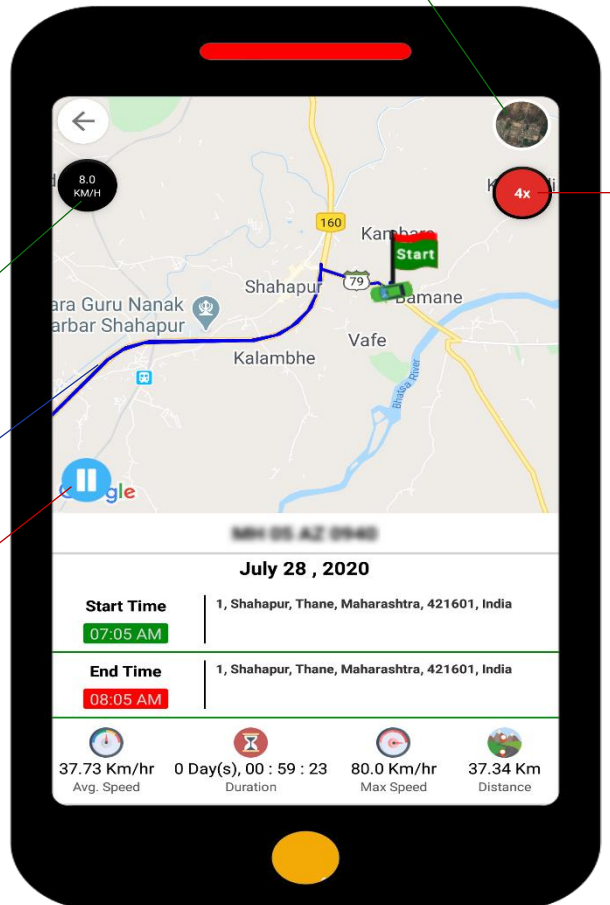

Report duration Calendar

Selected date

Trip end time

Trip end location

Play back speed controller

Map mode

Trip start time

Trip start location

Trip avg. speed

Trip duration

Trip maximum speed

Trip distance

Vehicle's speed during trip

Trip path line

Trip playback, Play/Stop Button

Stoppage

Stoppage duration

Calendar

Report generator

Stop Start Time

Stop end time

Stoppage report date

Stoppage duration

Stoppage location

Location share on google map

Back button

Map Mode

Stoppage location on map

Stoppage end time

Stoppage start time

Stoppage duration

Calendar