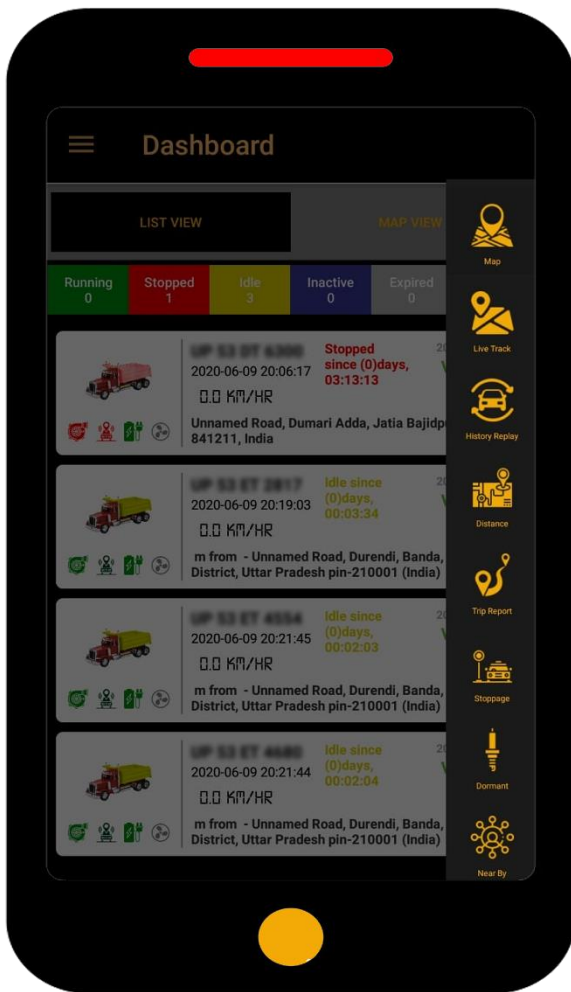

Main Menu icon

If you want to know which of the your vehicles are running just click on this place

If you want to know which of the your vehicles are stopped just click on this place

If you want to know which of the your vehicles are ideal/ignition on just click on this

It's show your vehicle's daily running distance

It's show your vehicle's status duration

It's your vehicle's location with full address

Dashboard Map View

Application Details menu

Map – Just Click on this icon you can track your vehicle on map

Live Track – Just Click on this icon you can track your vehicle live with smooth movement on map

History Relay – Just Click on this icon and know movement history of your vehicle

Distance – Just Click on this icon and know movement distance of your vehicle

Trip Report – Just Click on this icon and know trip of your vehicle (Ignition on location to ignition off location)

Stoppage – Just Click on this icon and know all stoppage location with stoppage duration of your vehicle