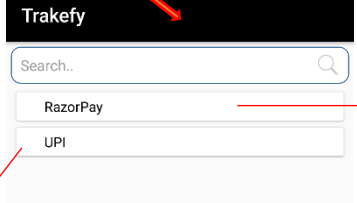

Last recharge amount

Vehicle No

Plan Name

Recharge Duration

Payment gateway

you are free to select your recharge duration and payment gate according your convenient
Pay by – UPI, Debit Card, Credit card, Net banking, EMI, or wallet