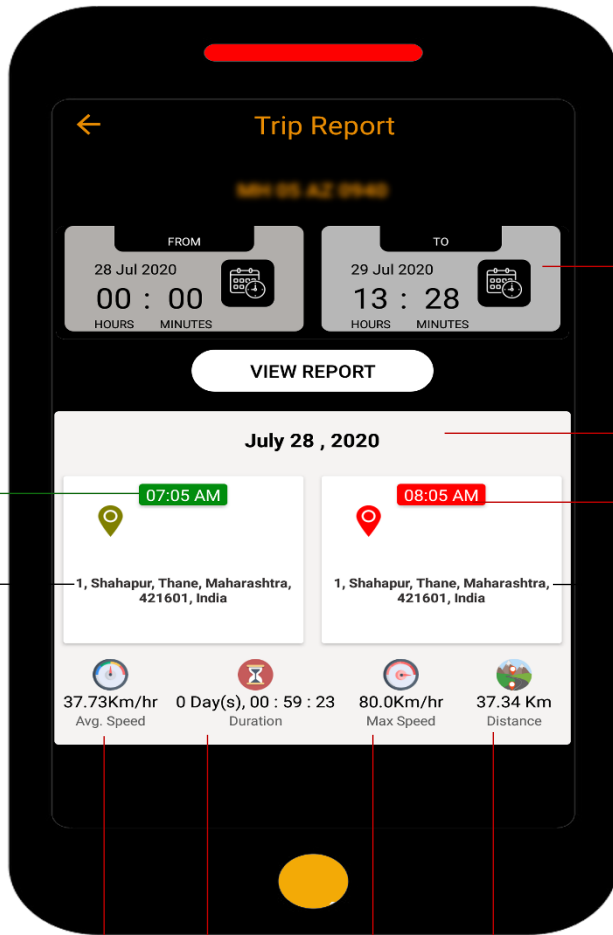

Trip Report – Just Click on this icon and know trip of your vehicle (Ignition on location to ignition off location)

Stoppage – Just Click on this icon and know all stoppage location with stoppage duration of your vehicle

Vehicle Setting – With the help of this icon you can change your vehicle number and vehicle icon

Map

Live Track

History Replay

Vehicle's Speed

To Change Map mode

Play Back speed changer

Play back start point

Play back Route

Play back end point

Play back, Play/Stop Button

Play back, progress bar

Distance Report

Select date, duration

Click on view report

Trip Report

Report duration Calendar

Selected date

Trip end time

Trip end location

Play back speed controller

Map mode

Trip start time

Trip start location