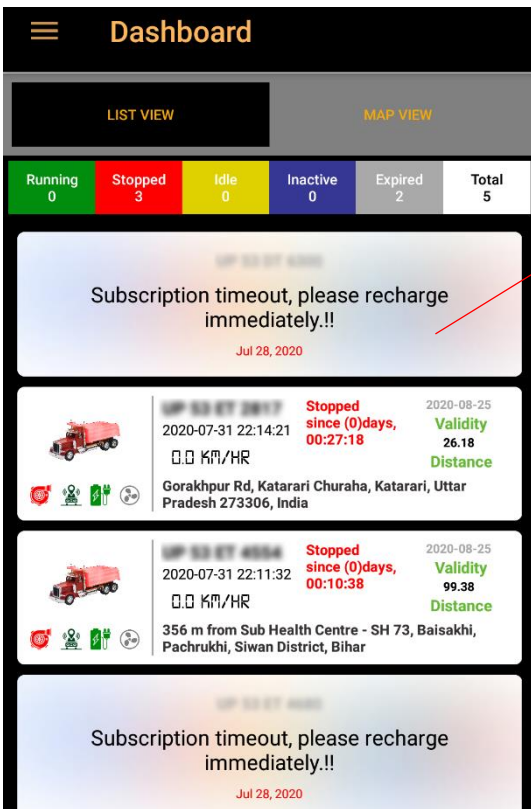

Last recharge amount

Vehicle No

Plan Name

Recharge Duration

Payment gateway

you are free to select your recharge duration and payment gate according your convenient
Pay by – UPI, Debit Card, Credit card, Net banking, EMI, or wallet