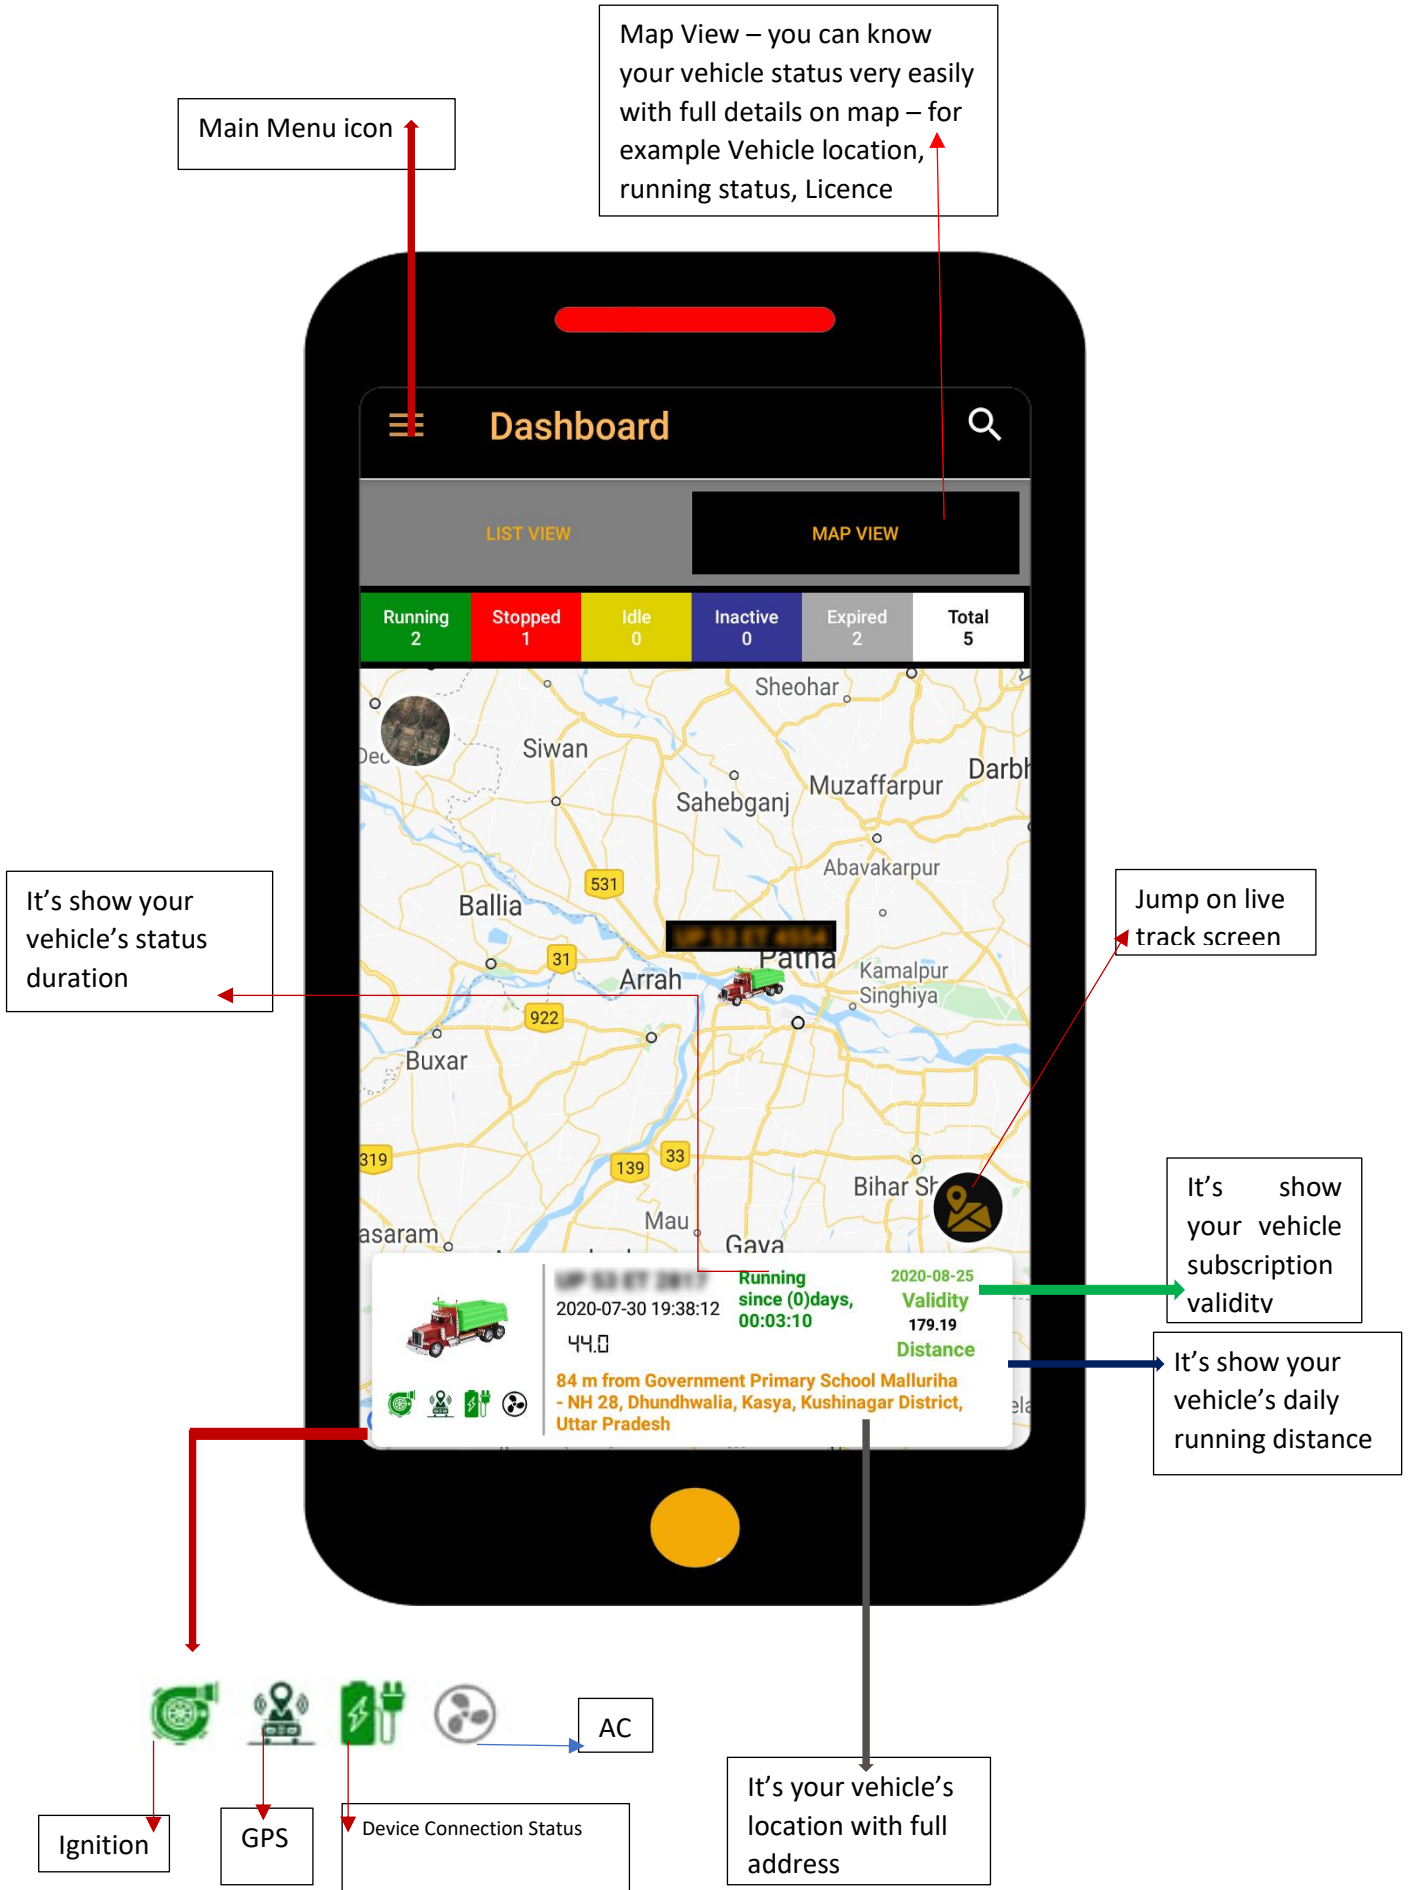

Main Menu icon

If you want to know which of the your vehicles are running just click on this place

If you want to know which of the your vehicles are stopped just click on this place

If you want to know which of the your vehicles are ideal/ignition on just click on this

It's show your vehicle's daily running distance

It's show your vehicle's status duration

It's your vehicle's location with full address

Dashboard Map View

Application Details menu

Map – Just Click on this icon you can track your vehicle on map

Live Track – Just Click on this icon you can track your vehicle live with smooth movement on map

History Relay – Just Click on this icon and know movement history of your vehicle

Distance – Just Click on this icon and know movement distance of your vehicle

Trip Report – Just Click on this icon and know trip of your vehicle (Ignition on location to ignition off location)

Stoppage – Just Click on this icon and know all stoppage location with stoppage duration of your vehicle