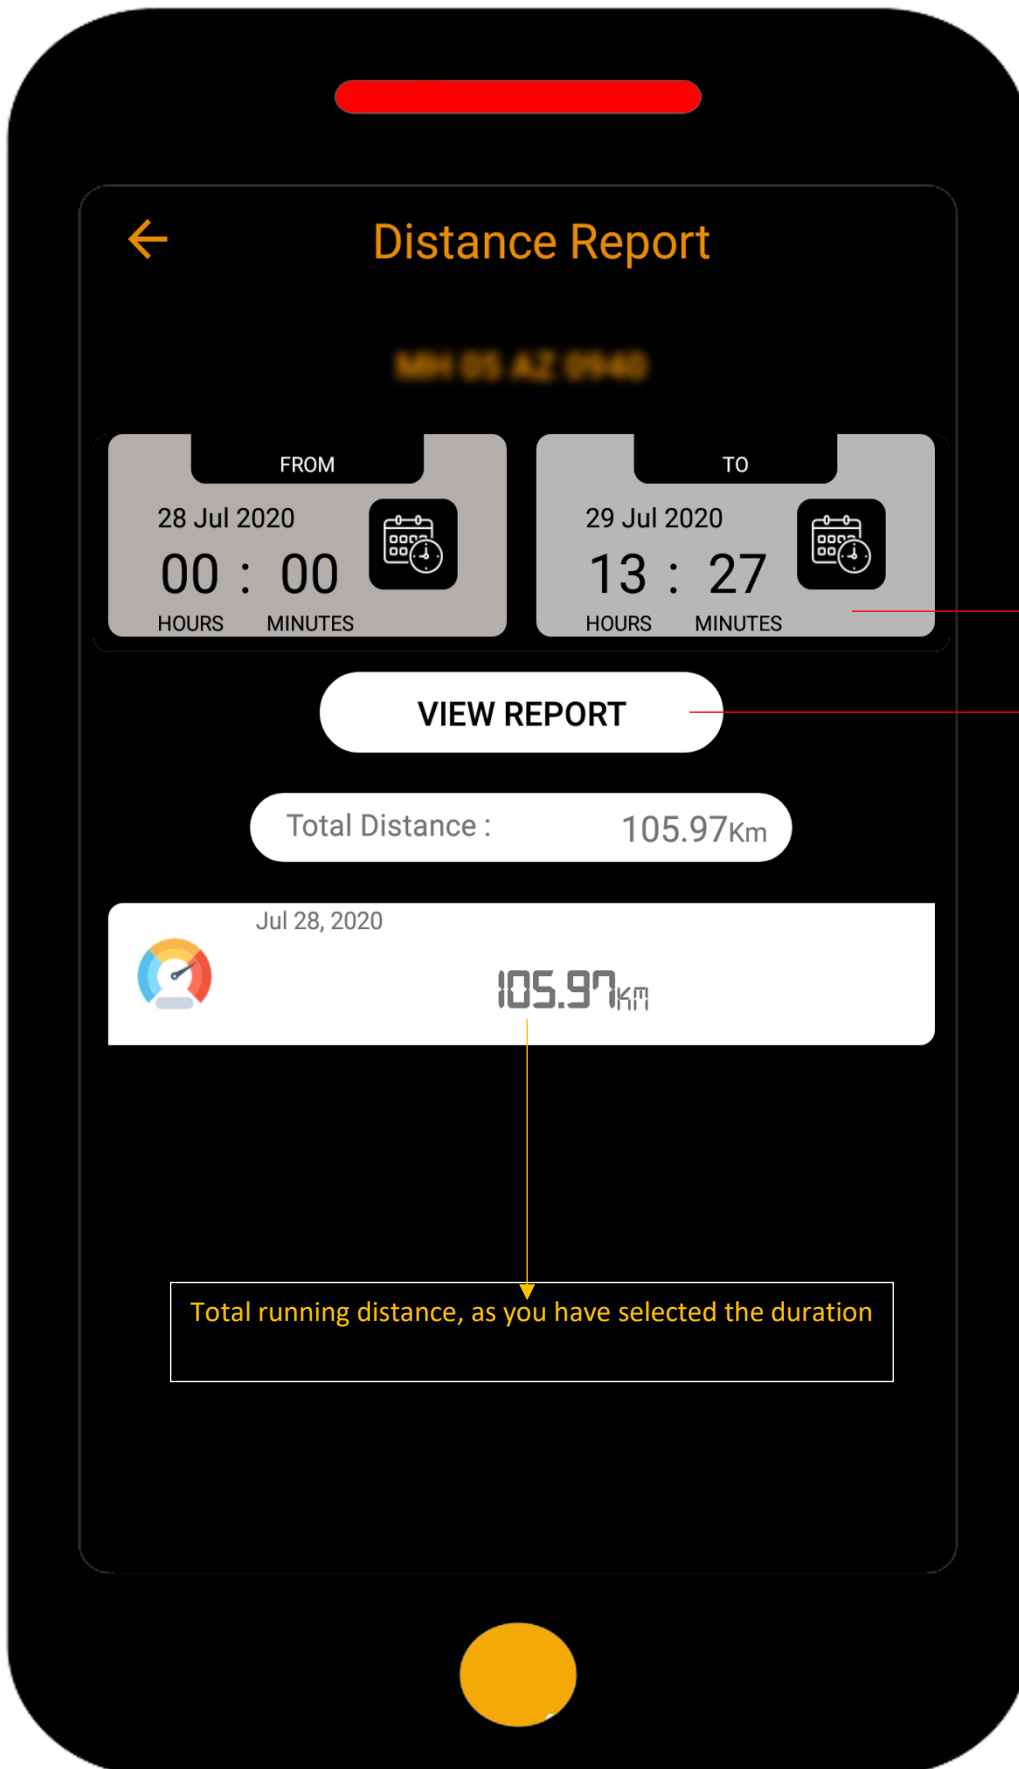

Trip Report – Just Click on this icon and know trip of your vehicle (Ignition on location to ignition off location)

Stoppage – Just Click on this icon and know all stoppage location with stoppage duration of your vehicle

Vehicle Setting – With the help of this icon you can change your vehicle number and vehicle icon

Map

Live Track

History Replay

Vehicle's Speed

To Change Map mode

Play Back speed changer

Play back start point

Play back Route

Play back end point

Play back, Play/Stop Button

Play back, progress bar

Distance Report

Select date, duration

Click on view report

Trip Report

Report duration Calendar

Selected date

Trip end time

Trip end location

Play back speed controller

Map mode

Trip start time

Trip start location