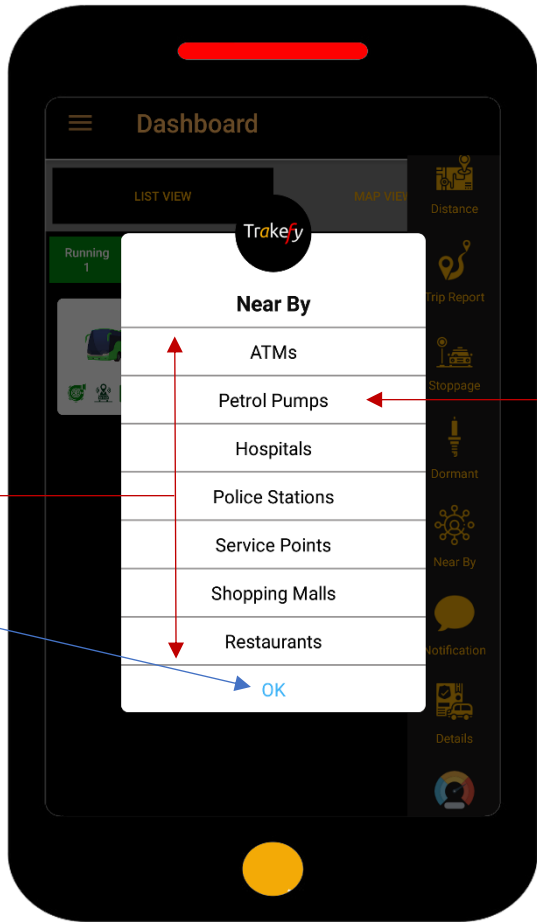

Location share on google map

Back button

Map Mode

Stoppage location on map

Stoppage end time

Stoppage start time

Stoppage duration

Calendar

Stoppage address

Dormant/Ignition Report

- Default duration
- Report generator
- Dormant start time
- Dormant duration
- Dormant end time
- Dormant location

Back button

Vehicle's location share on google map

Vehicle's location share on google map

Vehicle's location map

Dormant start time

Dormant end time

Dormant location

Near by

If you want to know any nearby important amenities like ATM, Restaurants, Service point and Patrol

Click on any amenities, after that click on.
OK

Company Name

Direction button

Location distance

Contact number

Open/Close status

Notification

Vehicle Details