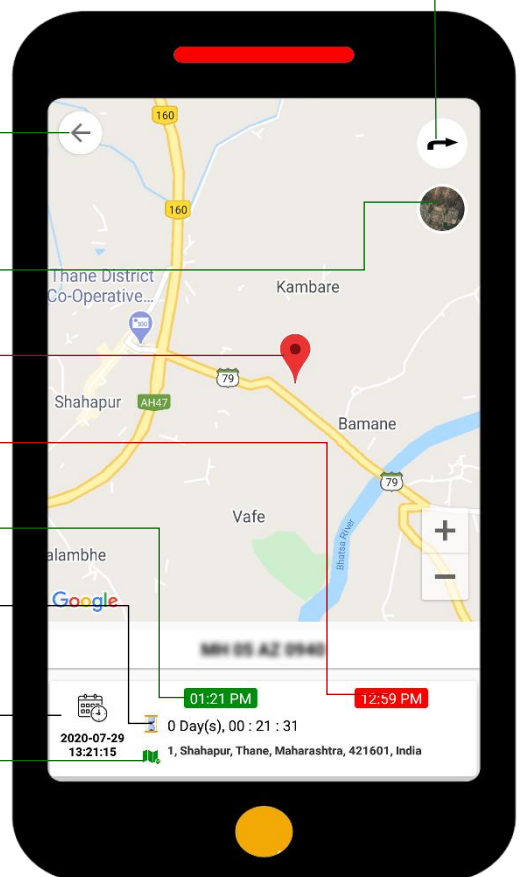

Stoppage duration

Calendar

Report generator

Stop Start Time

Stop end time

Stoppage report date

Stoppage duration

Stoppage location

Location share on google map

Back button

Map Mode

Stoppage location on map

Stoppage end time

Stoppage start time

Stoppage duration

Calendar

Stoppage address

Dormant/Ignition Report

- Default duration
- Report generator
- Dormant start time
- Dormant duration
- Dormant end time
- Dormant location

Back button

Vehicle's location share on google map

Vehicle's location share on google map

Vehicle's location map

Dormant start time

Dormant end time

Dormant location

Near by

If you want to know any nearby important amenities like ATM, Restaurants, Service point and Patrol