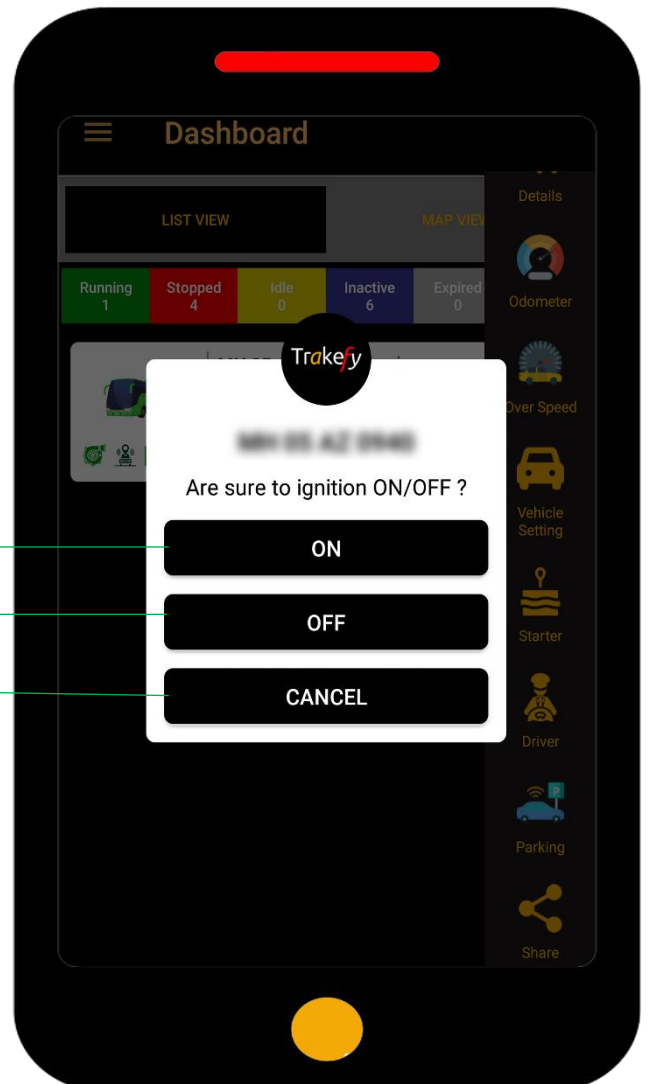

You can save your vehicle relate all documents Certificate of registration , Vehicle Insurance, Pollution Certificate (PUC), Permit Certificate, Vehicle Fitness

Odometer

It's show your vehicle's odometer reading, also you can reset any time.

(Reading started from the day of installation)

Vehicle Details

You can set speed limit of your vehicle, if your vehicle cross speed limit it will notify you

Starter

You can block your vehicle's engine by **Trakefy** Mobile application

Click, If you want to ON your vehicle's ignition

Click, If you want to ON your vehicle's ignition

Click, If you want to cancel your plan

Parking

You can set parking location of your vehicle when the vehicle moved from parking location it will send a notification

Click, If you want to ON Parking

Click, If you want to OFF Parking

Click, If you want to cancel you plan

Share - Location

You can share your vehicle's live location with help of this feature

Main Menu

If you want to purchase a new device, visit our shop portal