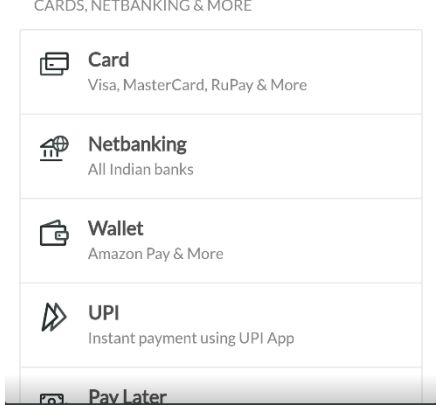

Last recharge amount

Vehicle No

Plan Name

Recharge Duration

Payment gateway

you are free to select your recharge duration and payment gate according your convenient
Pay by – UPI, Debit Card, Credit card, Net banking, EMI, or wallet