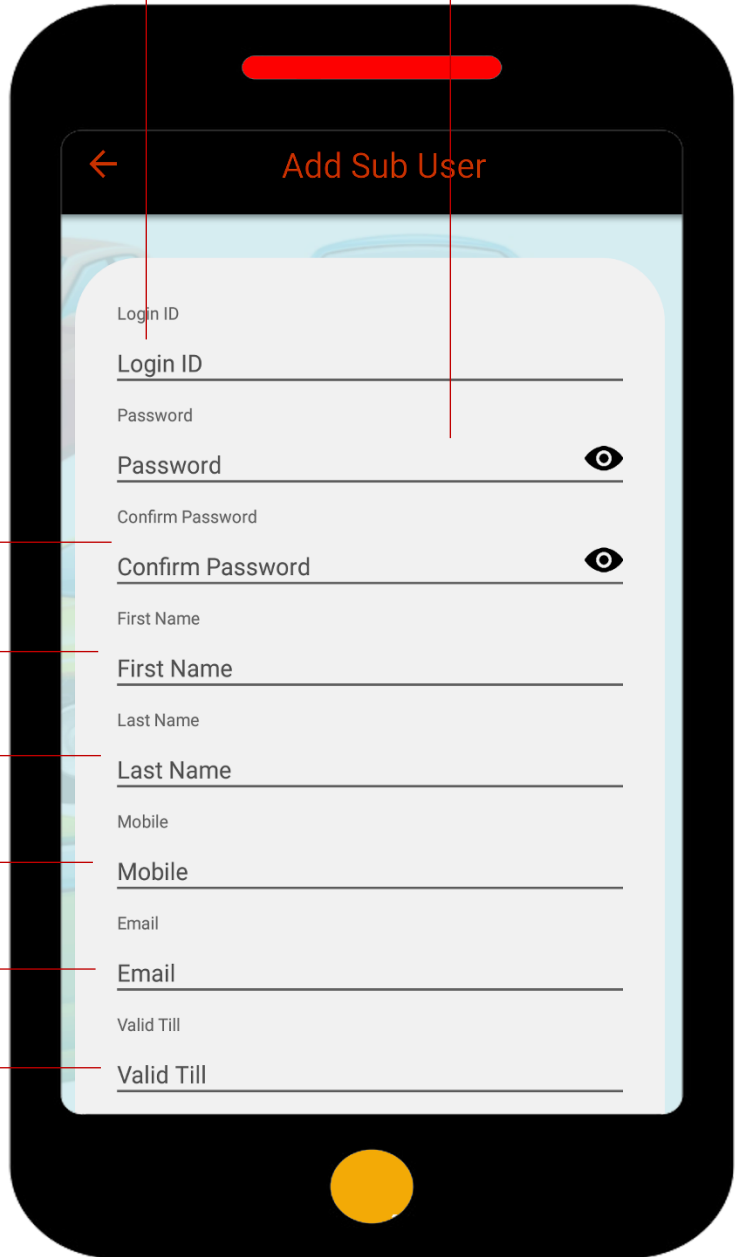

Vehicle not visible when subscription will expire

Just Click on pay button to recharge

User Management

In user management you can create a sub user account, with validity

Sub user's login Id

Sub user's password