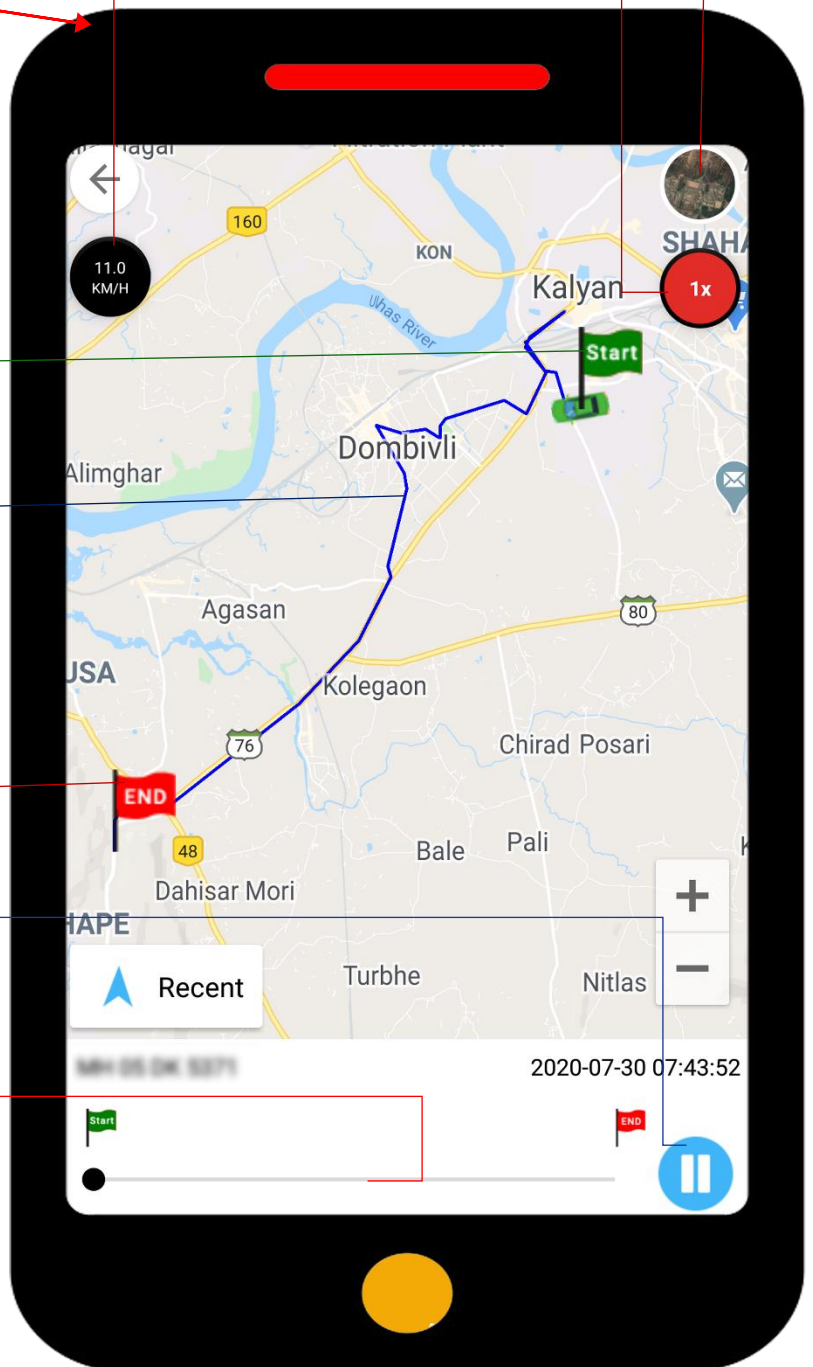

Vehicle Setting – With the help of this icon you can change your vehicle number and vehicle icon

Map

Live Track

History Replay

Vehicle's Speed

To Change Map mode

Play Back speed changer

Play back start point

Play back Route

Play back end point

Play back, Play/Stop Button

Play back, progress bar

Distance Report

Select date, duration

Click on view report

Trip Report

Report duration Calendar

Selected date

Trip end time

Trip end location

Play back speed controller

Map mode

Trip start time

Trip start location