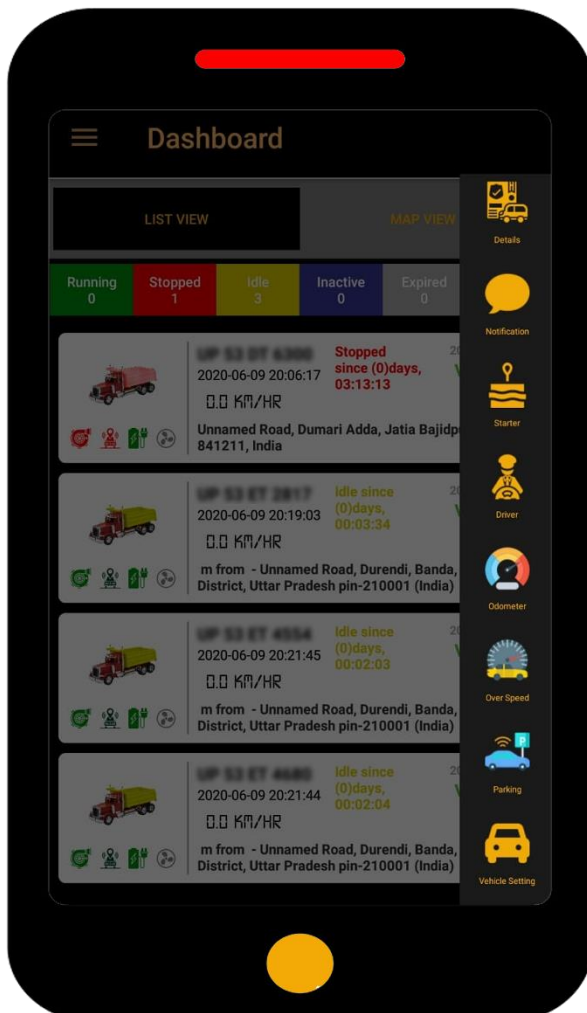

It's show your vehicle's daily running distance

It's show your vehicle's status duration

It's your vehicle's location with full address

Dashboard Map View

Application Details menu

Map – Just Click on this icon you can track your vehicle on map

Live Track – Just Click on this icon you can track your vehicle live with smooth movement on map

History Relay – Just Click on this icon and know movement history of your vehicle

Distance – Just Click on this icon and know movement distance of your vehicle

Trip Report – Just Click on this icon and know trip of your vehicle (Ignition on location to ignition off location)

Stoppage – Just Click on this icon and know all stoppage location with stoppage duration of your vehicle

Dormant – Just Click on this icon and know ignition on location and duration of your vehicle

Nearby – Just Click on this icon and know all important service like ATM, Petrol Pumps, Hospitals, Police Station, and more... near your vehicles location